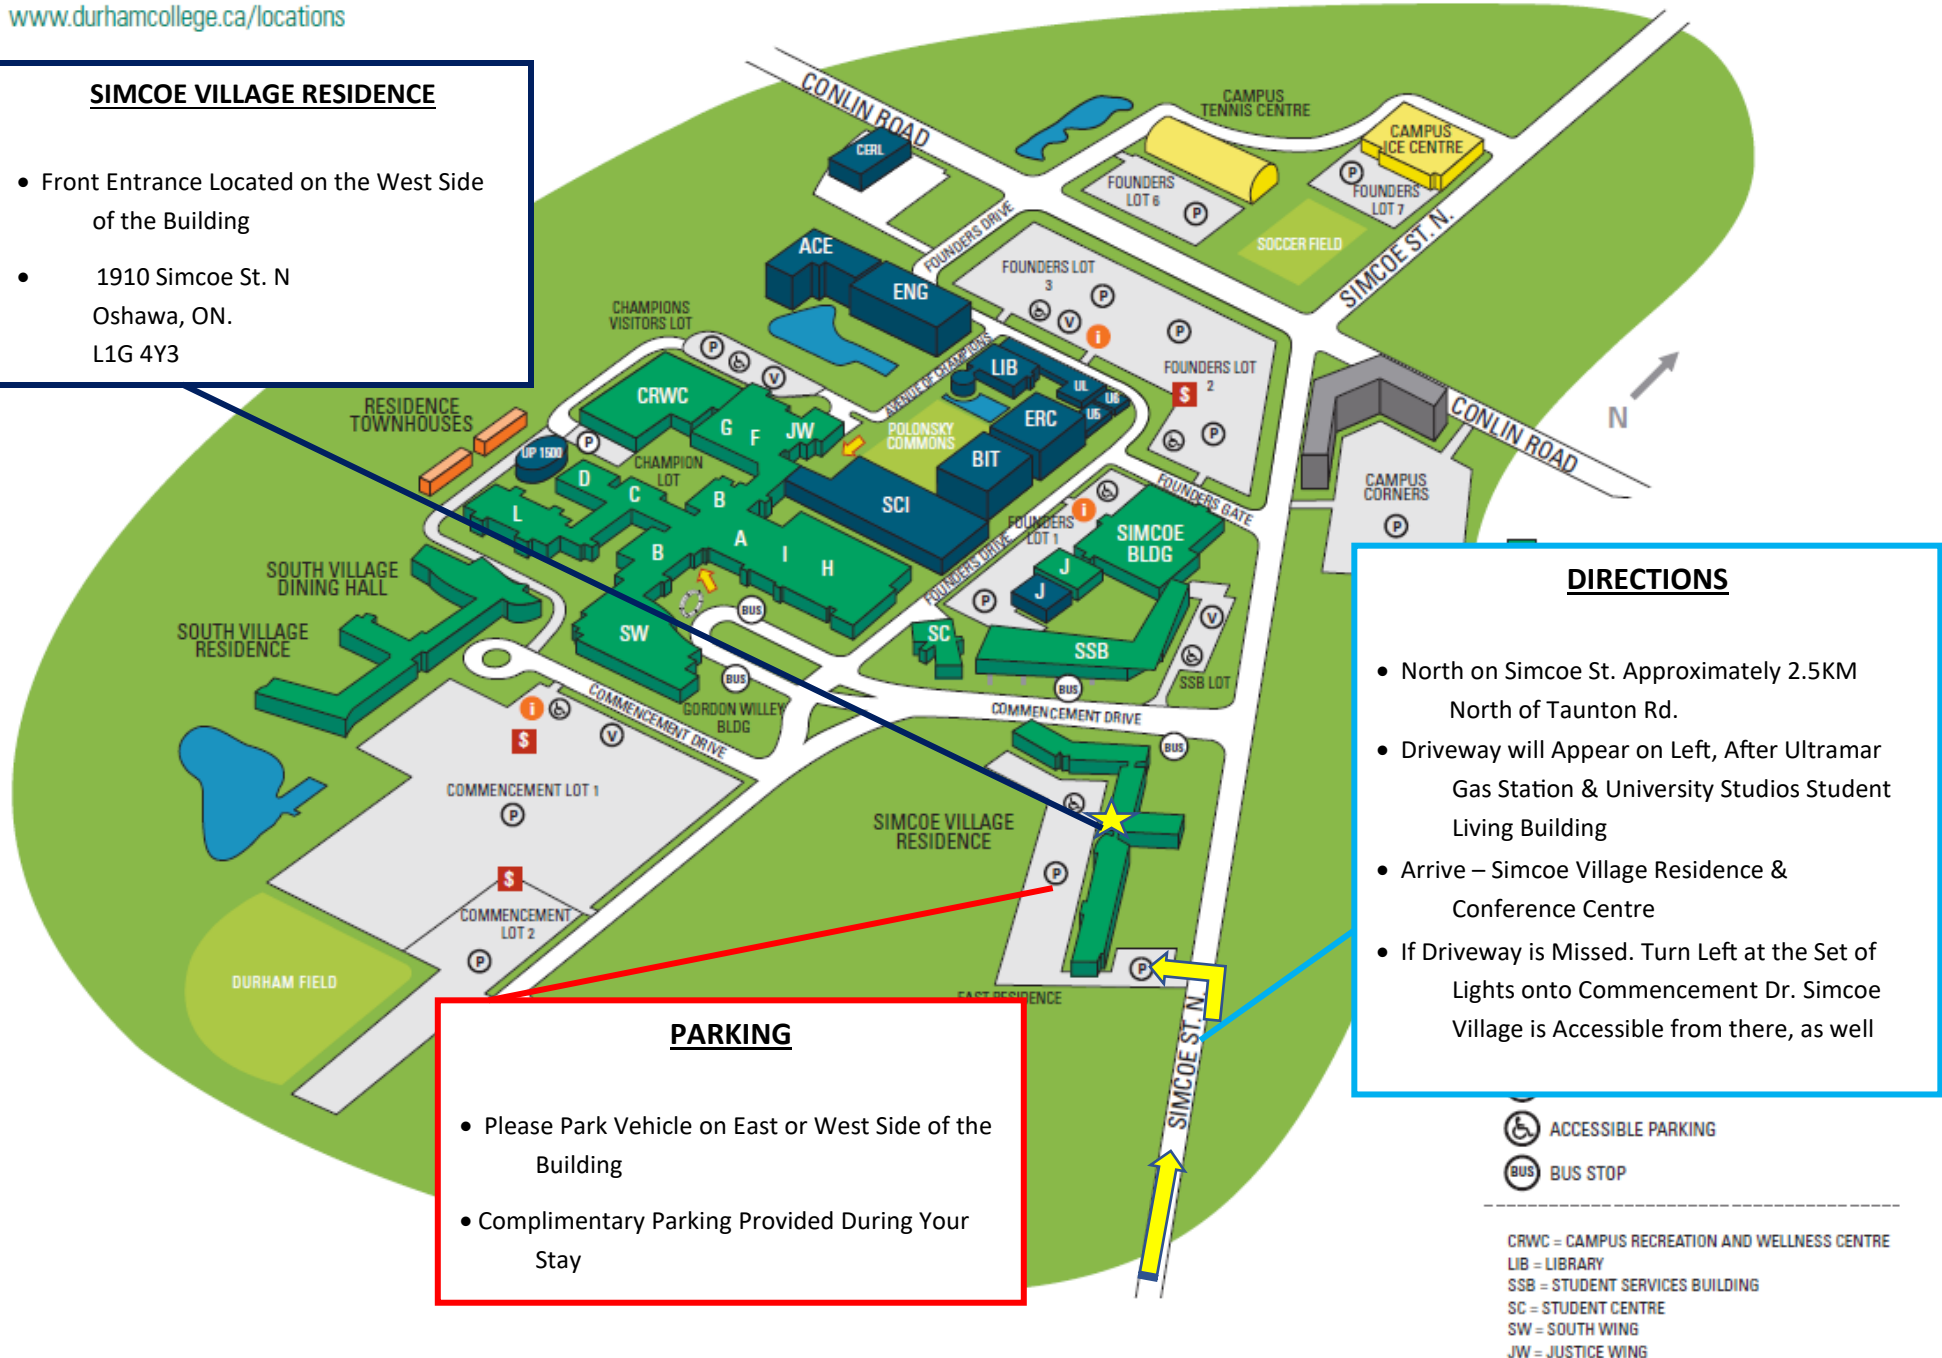

# OSHAWA CAMPUS

2000 Simcoe Street North, Oshawa, Ontario, Canada L1H 7K4  
[www.durhamcollege.ca/locations](http://www.durhamcollege.ca/locations)

## SIMCOE VILLAGE RESIDENCE

- Front Entrance Located on the West Side of the Building
- 1910 Simcoe St. N  
Oshawa, ON.  
L1G 4Y3

## DIRECTIONS

- North on Simcoe St. Approximately 2.5KM North of Taunton Rd.
- Driveway will Appear on Left, After Ultramar Gas Station & University Studios Student Living Building
- Arrive – Simcoe Village Residence & Conference Centre
- If Driveway is Missed. Turn Left at the Set of Lights onto Commencement Dr. Simcoe Village is Accessible from there, as well

## PARKING

- Please Park Vehicle on East or West Side of the Building
- Complimentary Parking Provided During Your Stay

-  ACCESSIBLE PARKING
-  BUS STOP

CRWC = CAMPUS RECREATION AND WELLNESS CENTRE  
LIB = LIBRARY  
SSB = STUDENT SERVICES BUILDING  
SC = STUDENT CENTRE  
SW = SOUTH WING  
JW = JUSTICE WING