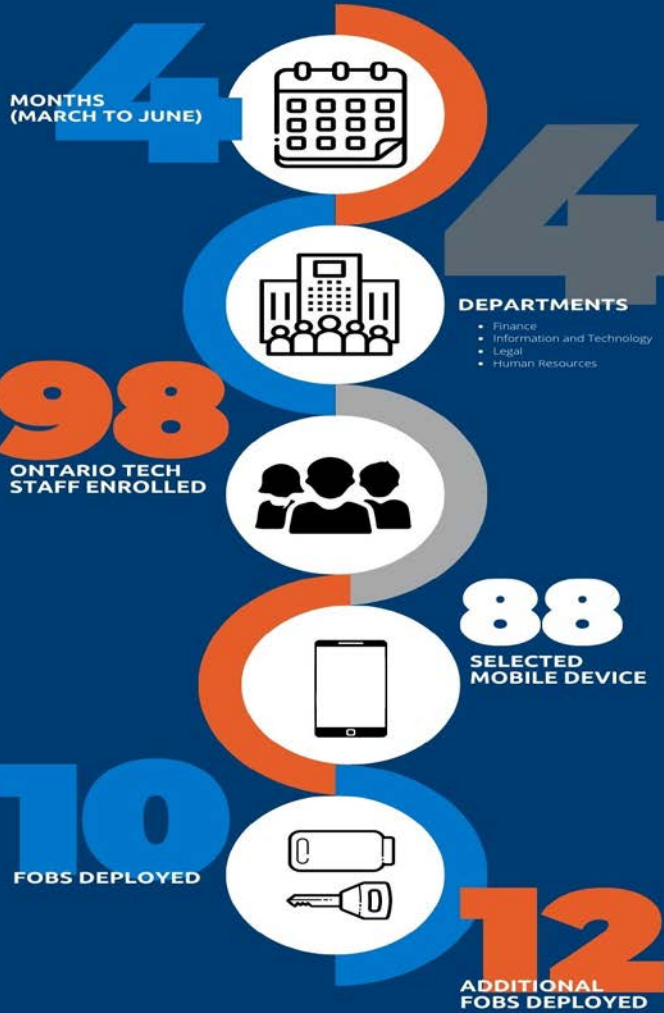

PHASE 1

PHASE 1 SUMMARY

Total numbers of enrollments and statics for the first phase of the MFA Enrollment Rollout Project to the Ontario Tech University community.

PHASE 2

PHASE 2 SUMMARY

Total numbers of enrollments and statics for the second phase of the MFA Enrollment Rollout Project to the Ontario Tech University community.