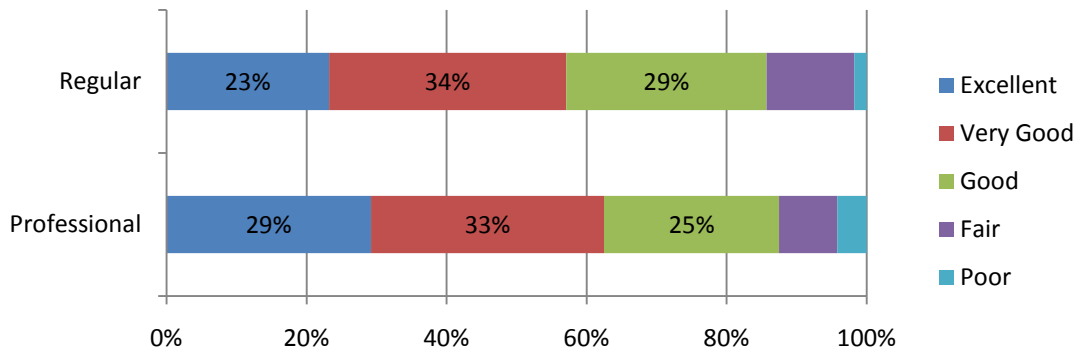

Would you recommend this university to someone considering your program?

Would you recommend this university to someone in another field?

General Assessment

Overall, how would you rate the quality of your academic experience at UOIT?

Overall, how would you rate the quality of your student life experience at UOIT?

Overall, how would you rate the quality of your graduate/professional program at UOIT?

Overall, how would you rate your overall experience at UOIT?