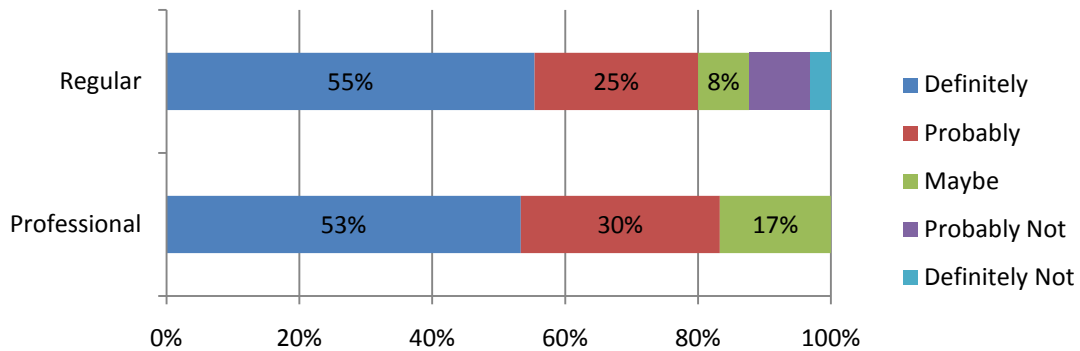

Would you recommend this university to someone considering your program?