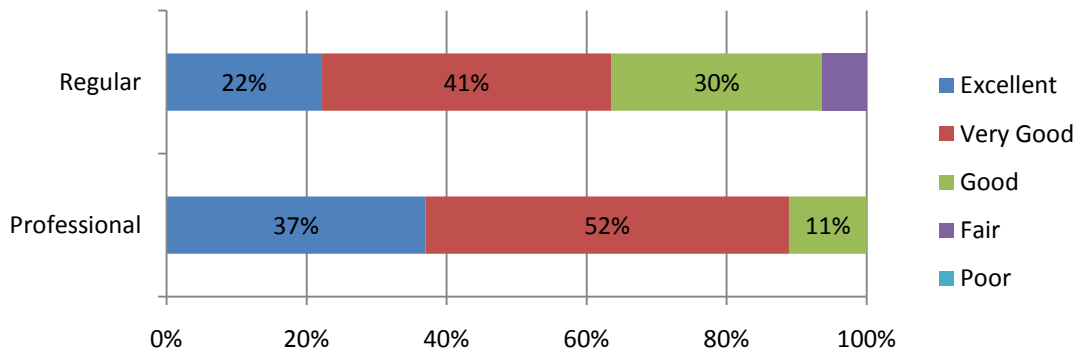

Program Satisfaction

Rate the quality of instruction in your courses: