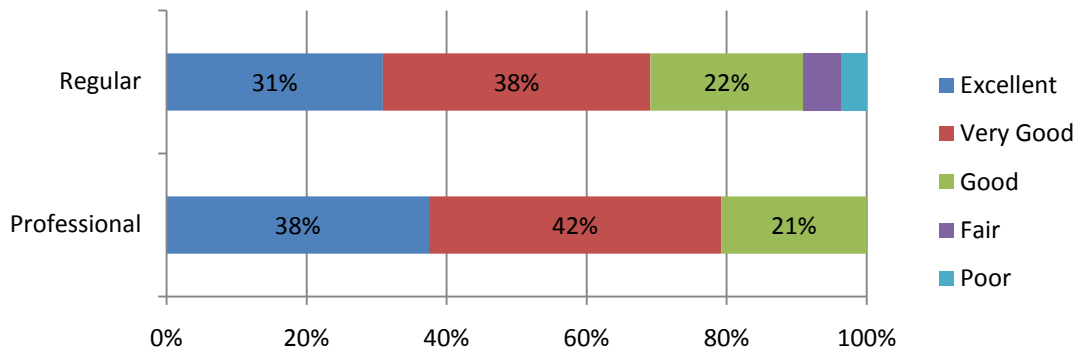

Would you recommend this university to someone considering your program?

Would you recommend this university to someone in another field?

General Assessment

Overall, how would you rate the quality of your academic experience at UOIT?

Overall, how would you rate the quality of your student life experience at UOIT?

Overall, how would you rate the quality of your graduate/professional program at UOIT?

Overall, how would you rate your overall experience at UOIT?