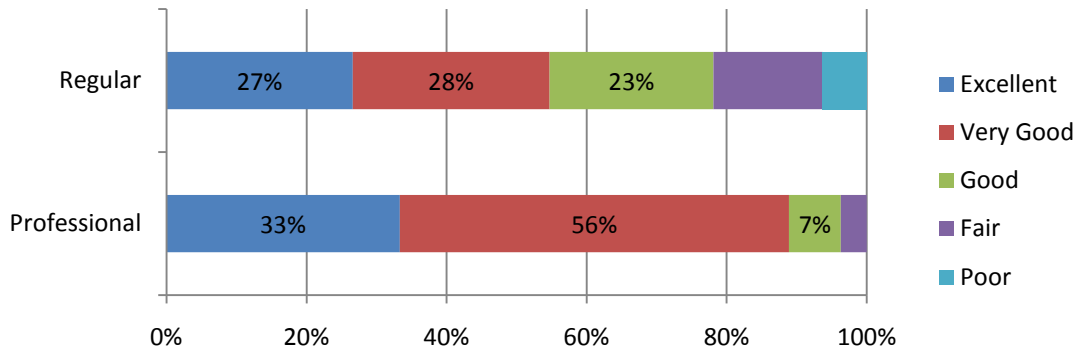

Program Satisfaction

Rate the quality of instruction in your courses:

Rate the relationship between faculty and graduate students:

Rate the relationship of program content to your research/professional goals:

University Resources (ratings reflect those that indicated they used resource)

Based on your experience at UOIT, rate the quality of graduate student work/study space:

Based on your experience at UOIT, rate the quality of the research laboratories: