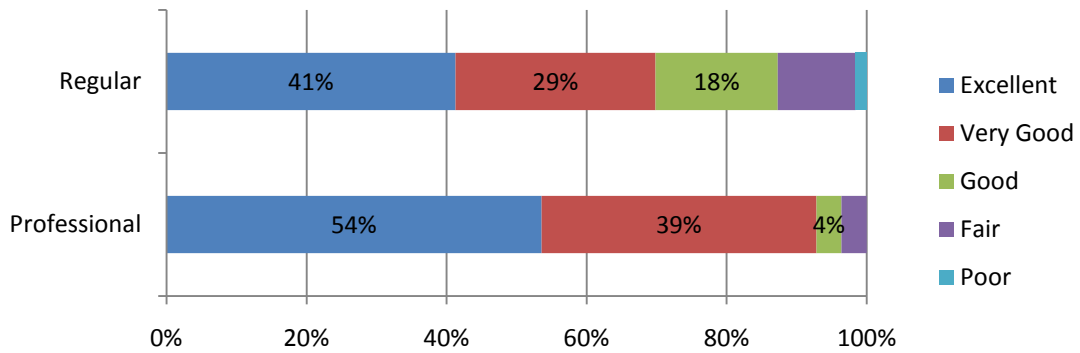

Graduate Educational Debt

	REGULAR	PROFESSIONAL
\$0	44%	44%
\$1 - \$9,999	20%	16%
\$10,000 - \$19,999	11%	20%
\$20,000 - \$29,999	7%	20%
\$30,000 - \$39,999	6%	0%
\$40,000 - \$49,999	4%	0%
\$50,000 - \$59,999	4%	0%
\$60,000 - \$69,999	0%	0%
\$70,000 - \$79,999	0%	0%
\$80,000 or more	4%	0%

Program Satisfaction

Rate the quality of instruction in your courses:

Rate the relationship between faculty and graduate students:

Rate the relationship of program content to your research/professional goals: