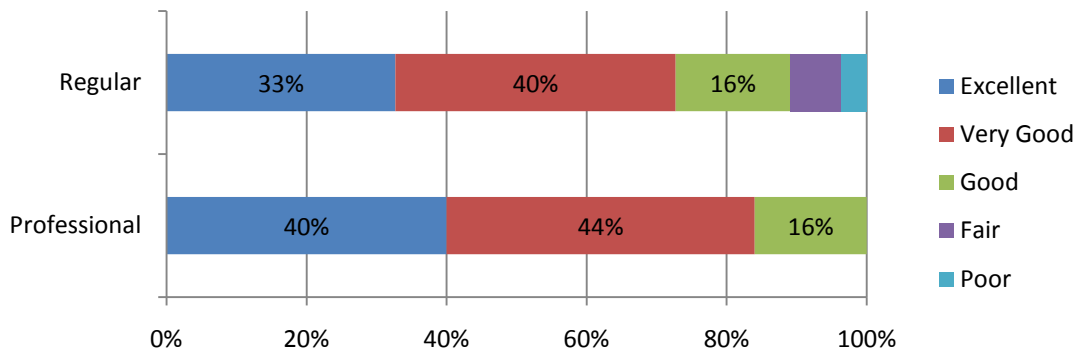

Would you recommend this university to someone considering your program?

Would you recommend this university to someone in another field?

General Assessment

Overall, how would you rate the quality of your academic experience at UOIT?

Overall, how would you rate the quality of your student life experience at UOIT?

Overall, how would you rate the quality of your graduate/professional program at UOIT?

Overall, how would you rate your overall experience at UOIT?