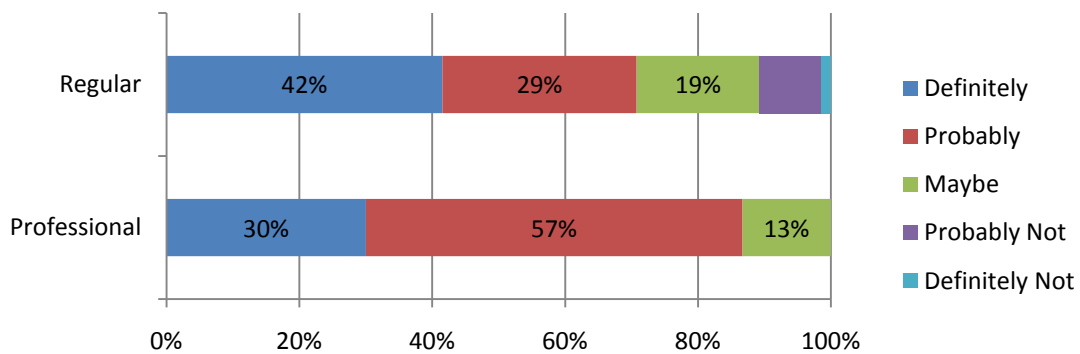

Would you recommend this university to someone in another field?