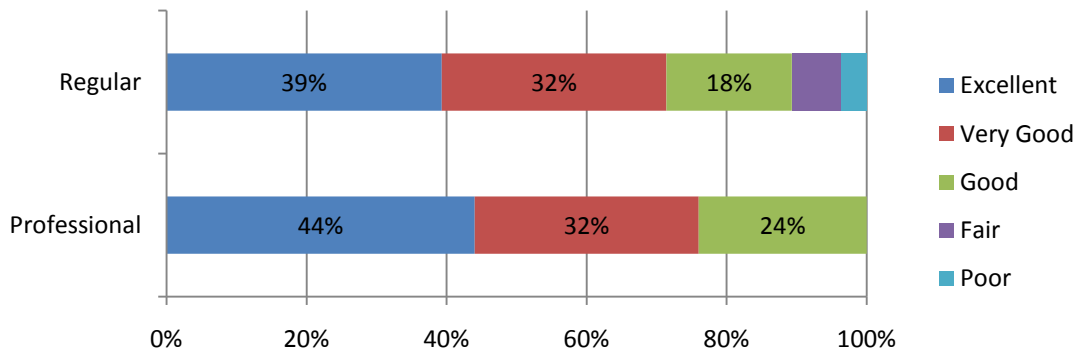

Would you recommend this university to someone considering your program?

Would you recommend this university to someone in another field?

General Assessment

Overall, how would you rate the quality of your academic experience at UOIT?

Overall, how would you rate the quality of your student life experience at UOIT?

Overall, how would you rate the quality of your graduate/professional program at UOIT?

Overall, how would you rate your overall experience at UOIT?