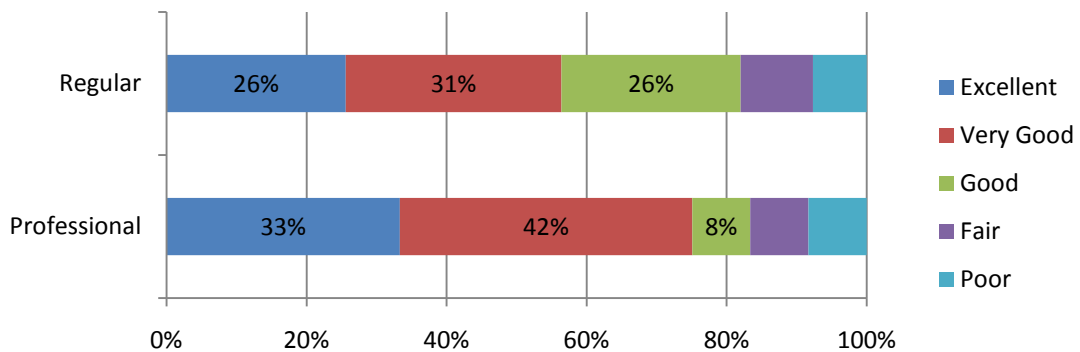

Program Satisfaction

Rate the quality of instruction in your courses:

Rate the relationship between faculty and graduate students:

Rate the relationship of program content to your research/professional goals:

University Resources (ratings reflect those that indicated they used resource)

Based on your experience at UOIT, rate the quality of graduate student work/study space:

Based on your experience at UOIT, rate the quality of the research laboratories: