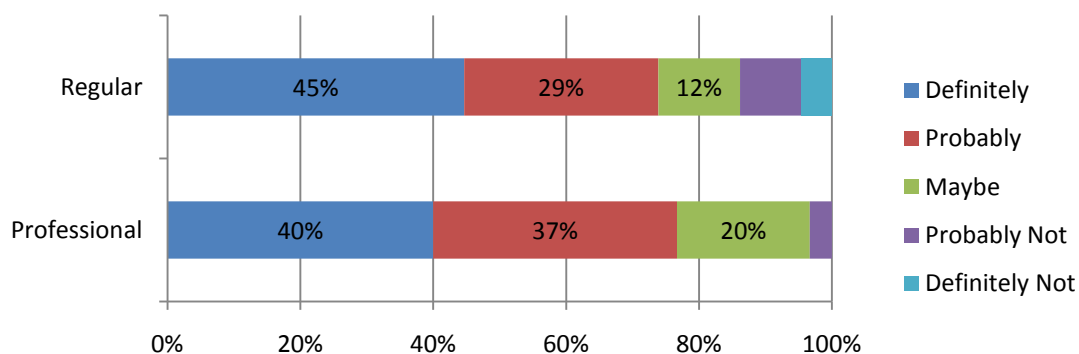

Response Rate

	REGULAR	PROFESSIONAL
# of students invited	233	140
Responses received	68	30
Response rate	29.2%	21.4%
Survey open date	Feb 22	Feb 22
Survey close date	April 16	April 16

Characteristics

	REGULAR	PROFESSIONAL
Gender		
- Male	57%	63%
- Female	43%	37%
Age		
- 25 or younger	47%	46%
- 26 or older	53%	54%
Marital Status		
- Not married	46%	46%
- Married	43%	38%
- Domestic partner	7%	12%
- Separated/Divorced	4%	4%
Dependents		
- None	70%	75%
- 1 or more	30%	25%
Citizenship		
- Canadian/Permanent	84%	79%
- International	16%	21%

Overall Satisfaction

If you were to start your graduate/professional career again, would you select the same university?