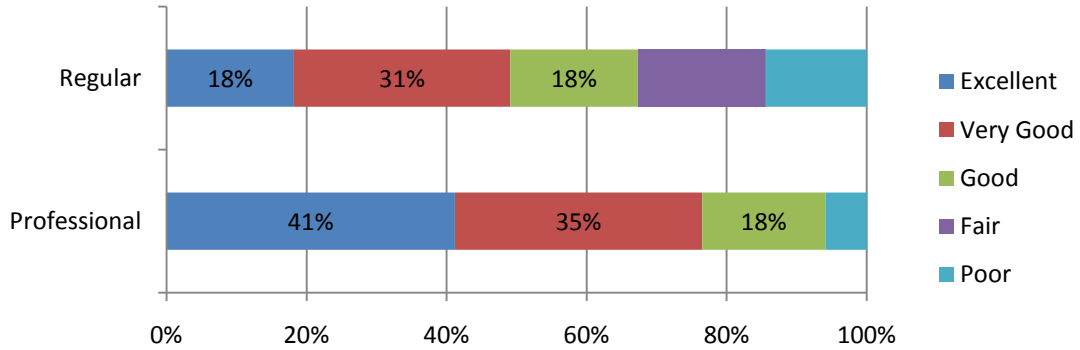

Program Satisfaction

Rate the quality of instruction in your courses:

Rate the relationship between faculty and graduate students:

Rate the relationship of program content to your research/professional goals:

University Resources (ratings reflect those that indicated they used resource)

Based on your experience at UOIT, rate the quality of graduate student work/study space:

Based on your experience at UOIT, rate the quality of the research laboratories: