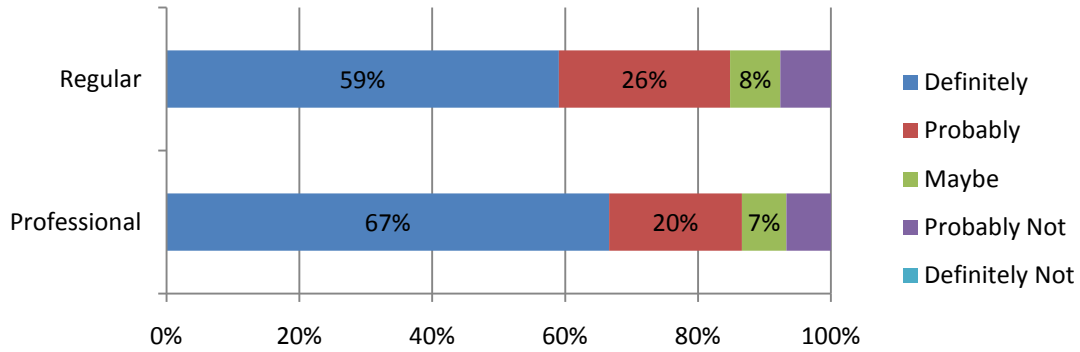

If you were to start your graduate/professional career again, would you select the same field of study?