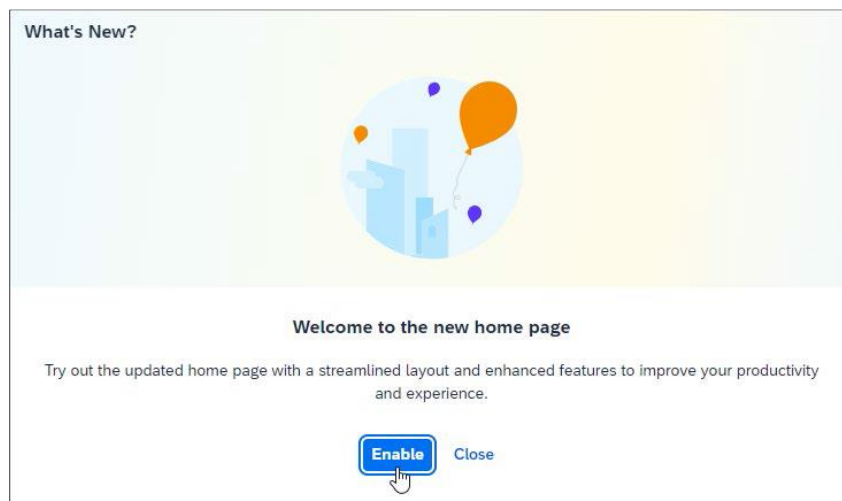

The **What's New** page will open. Click **Enable** to change the home page to the new design.