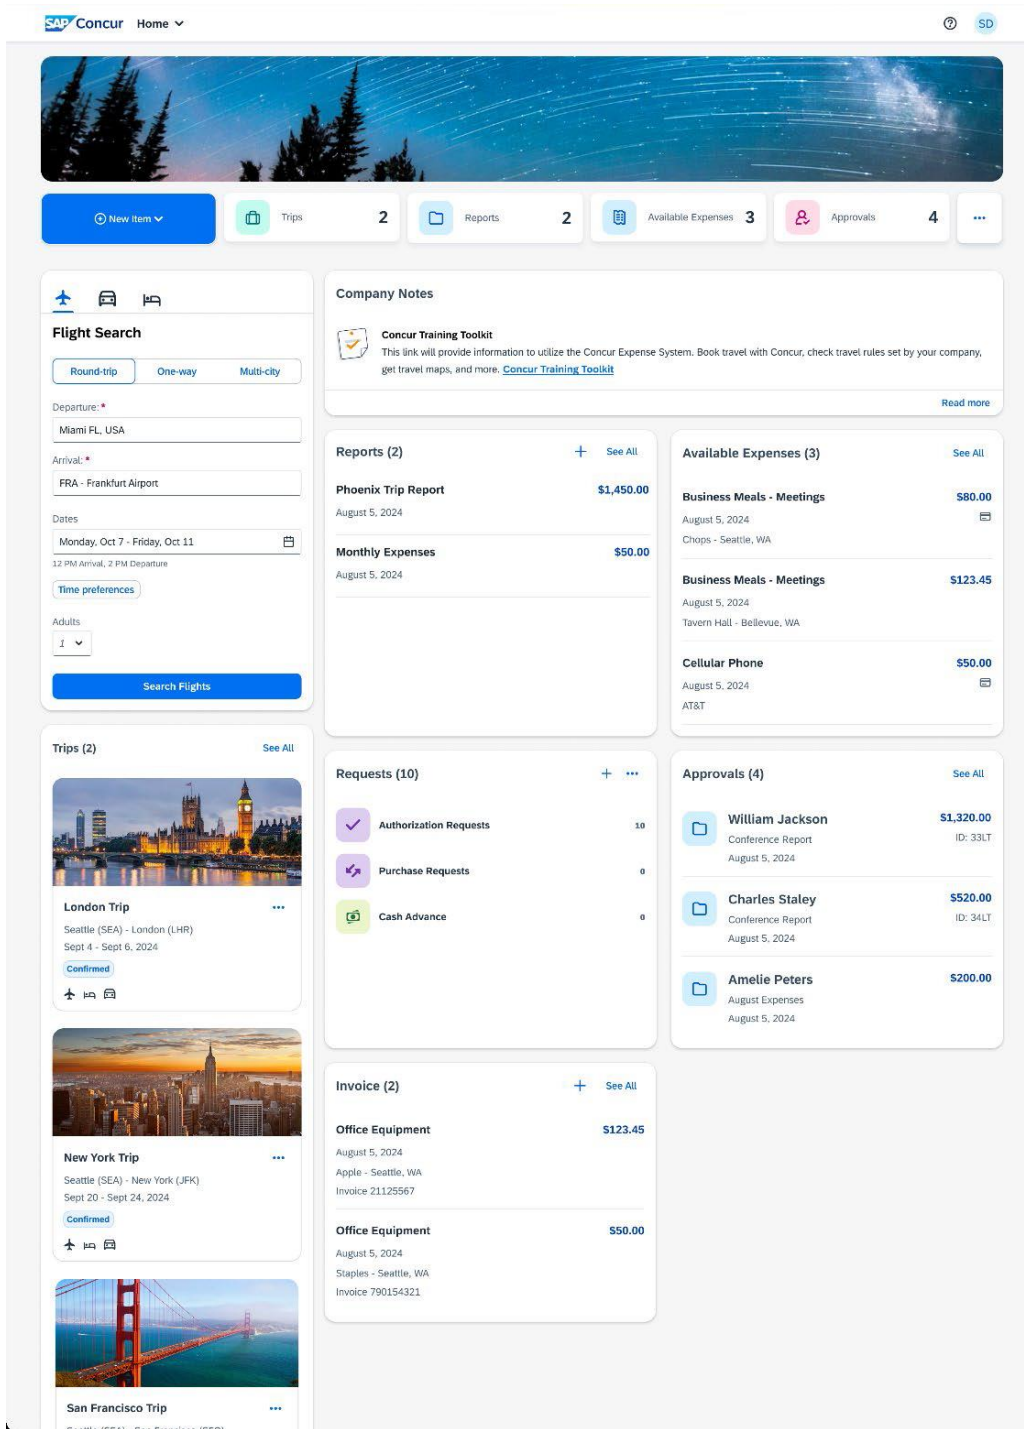

From the home page, click **Learn More** on the banner.

The **What's New** page will open. Click **Enable** to change the home page to the new design.

Welcome to the New Concur Home Page

The new home page will appear like the page below.

Once the new home page is enabled you can switch back to the legacy design via the banner.