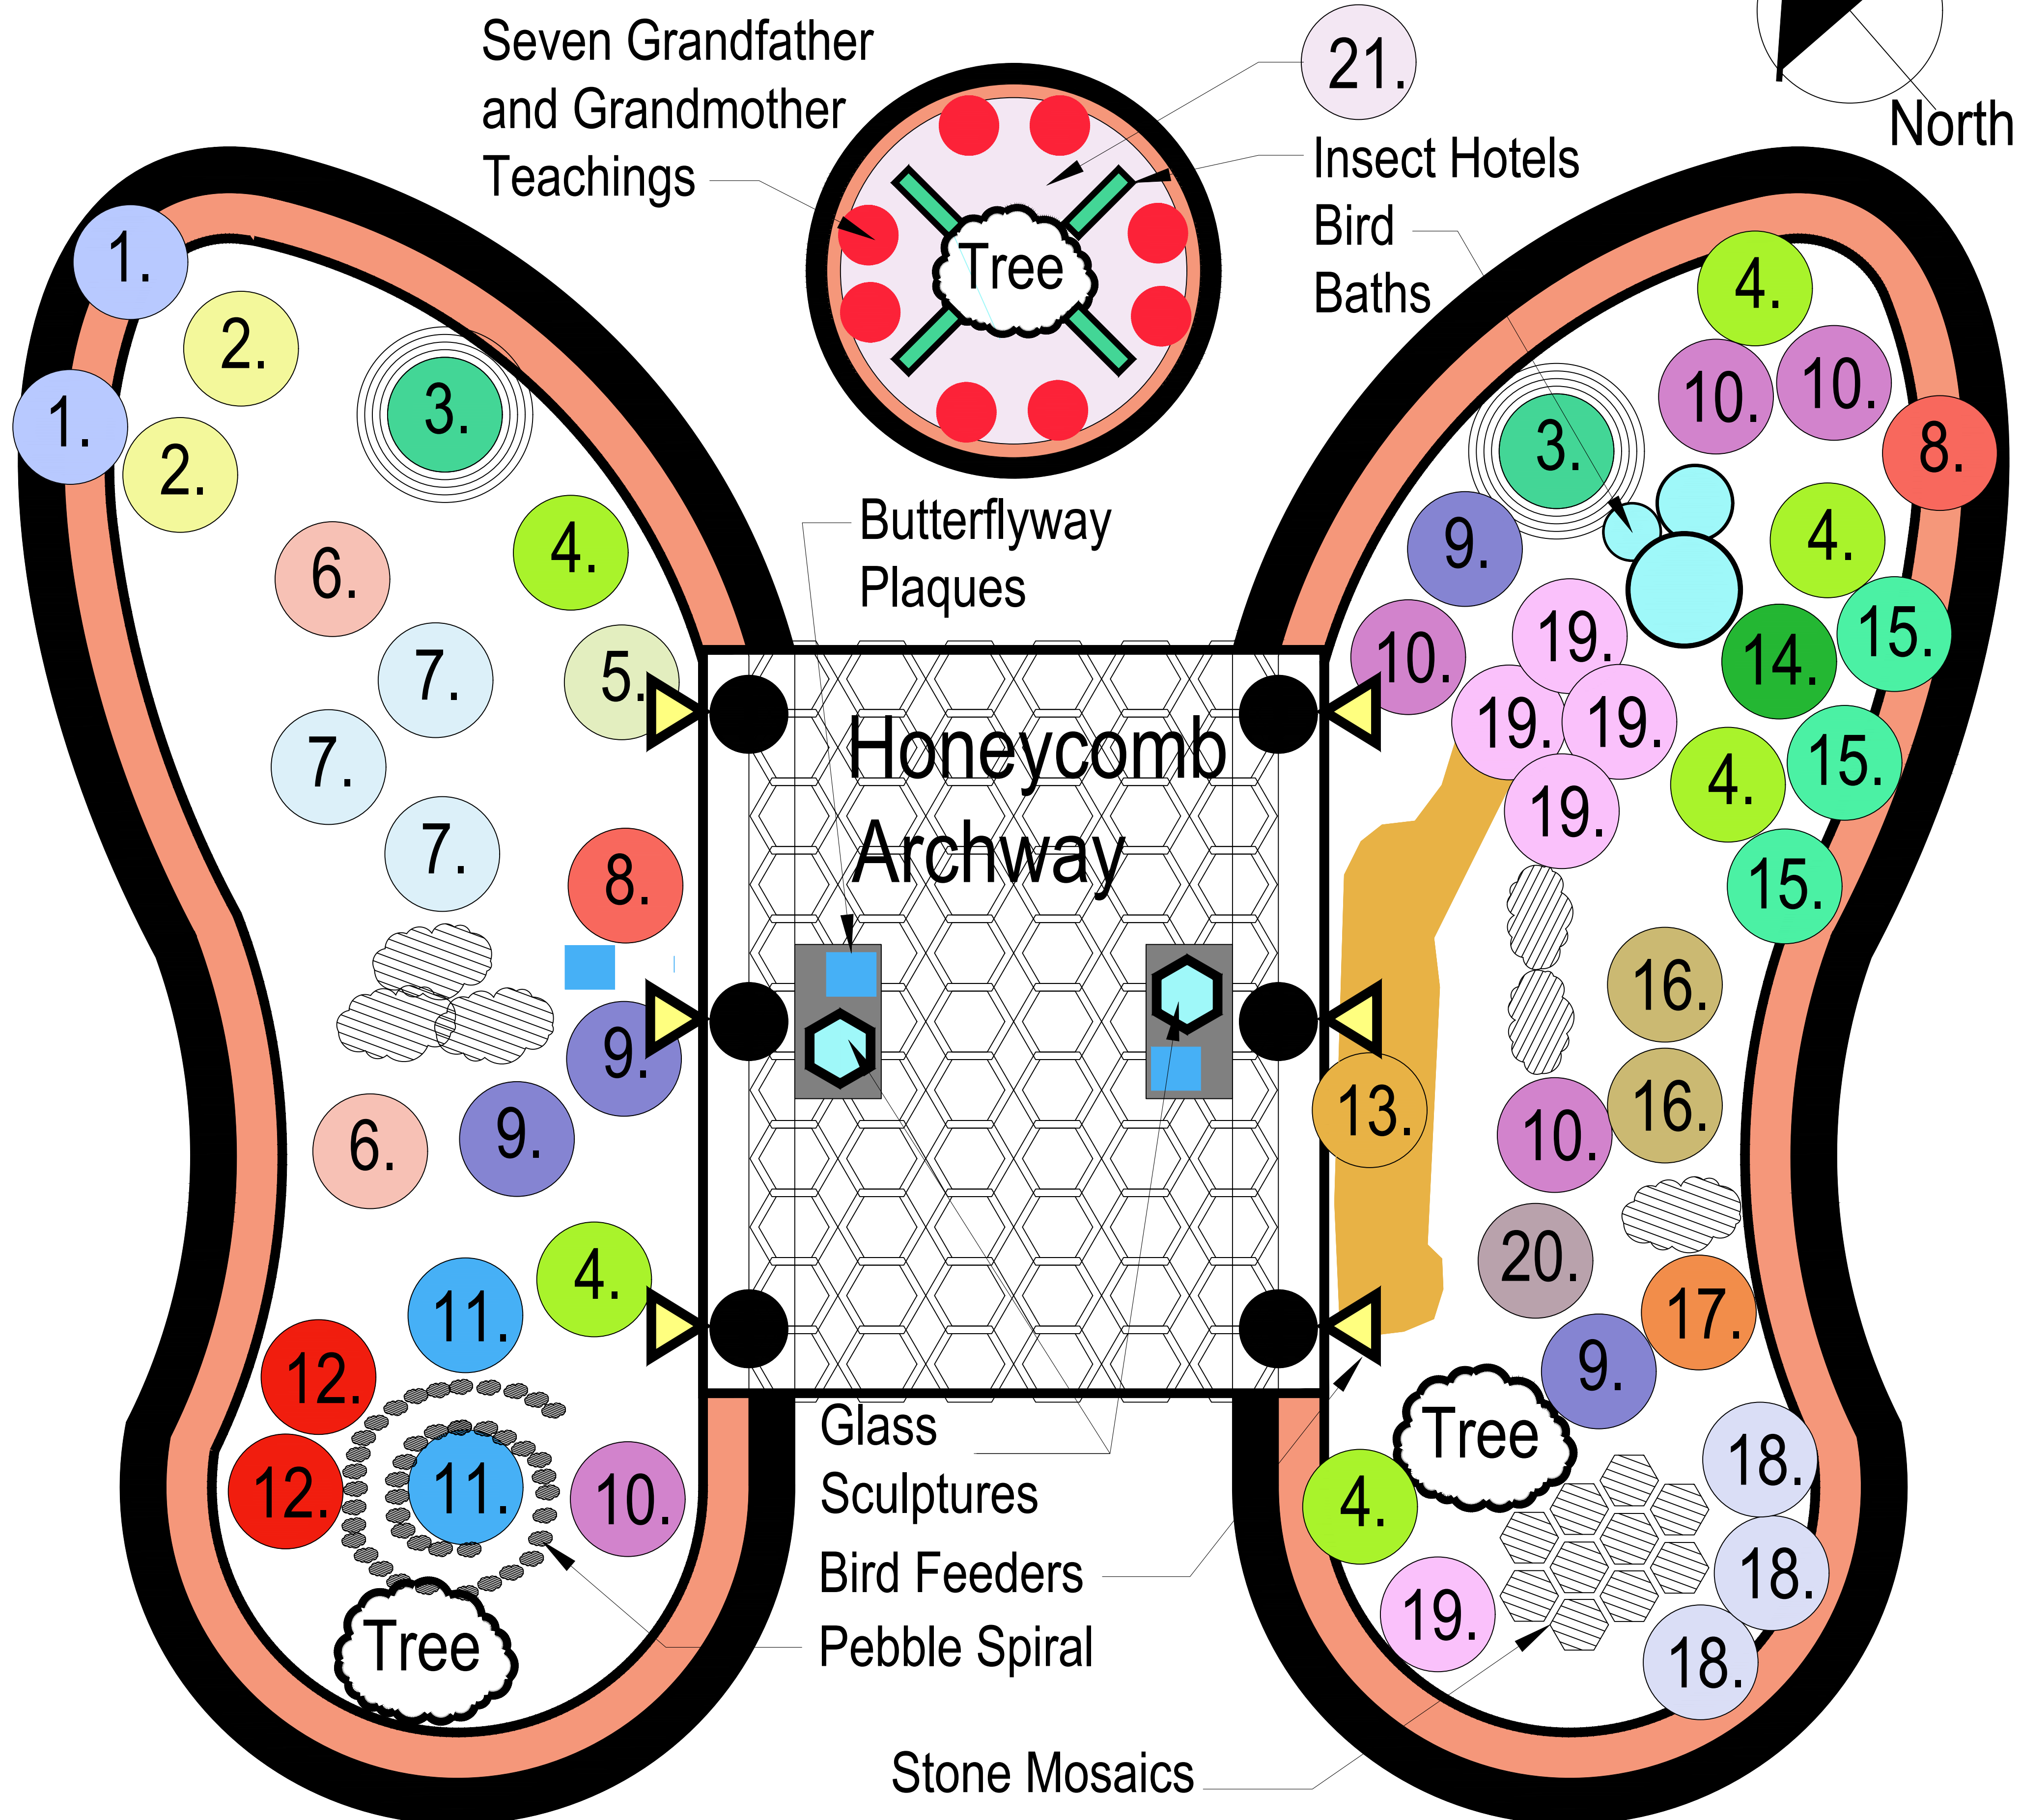

Ontario Tech University - Honeycomb Archway

Office of Campus Infrastructure and Sustainability

Pollinator Habitat Garden Plants

1.	Marsh Marigold
2.	Bee Balm (Monarda)
3.	Butterfly Bush
4.	Coneflower (Echinacea)
5.	Nero Chokeberry
6.	Creeping Wintergreen
7.	Spiderwort
8.	Purple Coneflower
9.	Wild Bergamot
10.	Black-eyed Susan
11.	Wild Blue Phlox
12.	Blazing Star
13.	Swamp Milkweed
14.	Swamp Sunflower
15.	Dense Blazing Star
16.	Butterfly Weed
17.	Prairie Smoke
18.	False Sunflower
19.	Showy Tick Trefoil
20.	Spiked Speedwell
21.	Common Blue Violets